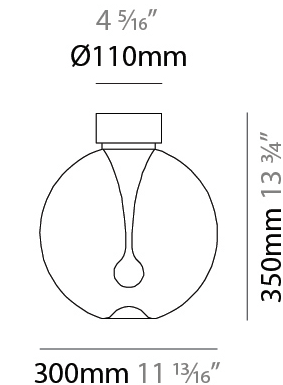

LA STILLA SURFACE

D142015-

base number   Color   Finish   Finish
Temperature   Options   Options

1. To build a product code in our configurator select the specify button on the base model # product page
2. To build a manual product code on this datasheet choose from the options listed below in blue font and add the suffix to the base model #

GENERAL

Series: La Stilla
Brand: Cangini & Tucci
Division: Design
Mounting Type: Surface
Mounting Location: Ceiling
Subcategory: Flush Mount

PHYSICAL

Shape: Sphere
Diameter (mm): 300
Diameter (in): 8 ¹¹/₁₆
Height (mm): 350
Height (in): 13 ³/₄
Light Distribution: Omnidirectional
Diffuser: Glass - Opal
Fixture Finish: [AMB / GRN / PNK / RUB / SKB / SMK / TOB / TRA](#)
Holder Finish: CHR / MWH / MBK / BCR
Fixture Material: Glass / Metal
Upon Request: Finishes - Pearl Gold

ELECTRICAL

Lamp Type: LED
Input Wattage (W): 14
Total Output Wattage (W): 12
Dimming: Non-Dimming / Phase Dimming (120vac Only)
Driver Included: Yes
Driver Location: Integrated
Driver Type: Constant Current - 120Vac
Driver Class: Class 2
Input Voltage (V): 120
Constant Current (MA): 350mA
Upon Request: Remote: 0-10Vdc dimming / Non-dimming 120/277Vac

LED

Color Temperature (°K): [2700 / 3000](#)
Nominal Lumen (lm): 1615
CRI: >95 CRI
Lamp Life (hrs): 50000

OPTICAL

RATINGS AND CERTIFICATIONS

Certified By: Certified for North American Standards
IP rating: IP20

PROJECT
TYPE
SPECIFIER
QUANTITY
DATE