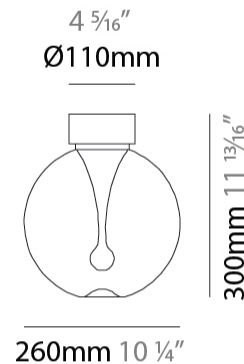

LA STILLA SURFACE

D142014-

base number   Color   Finish   Finish
Temperature   Options   Options

1. To build a product code in our configurator select the specify button on the base model # product page
2. To build a manual product code on this datasheet choose from the options listed below in blue font and add the suffix to the base model #

GENERAL

Series: La Stilla
Brand: Cangini & Tucci
Division: Design
Mounting Type: Surface
Mounting Location: Ceiling
Subcategory: Flush Mount

PHYSICAL

Shape: Sphere
Diameter (mm): 260
Diameter (in): 7 7/8
Height (mm): 300
Height (in): 8 11/16
Light Distribution: Omnidirectional
Diffuser: Glass - Opal
Fixture Finish: [AMB / GRN / PNK / RUB / SKB / SMK / TOB / TRA](#)
Holder Finish: [CHR / MWH / MBK / BCR](#)
Fixture Material: Glass / Metal
Upon Request: Finishes - Pearl Gold

ELECTRICAL

Lamp Type: LED
Input Wattage (W): 14
Total Output Wattage (W): 12
Dimming: Non-Dimming / Phase Dimming (120vac Only)
Driver Included: Yes
Driver Location: Integrated
Driver Type: Constant Current - 120Vac
Driver Class: Class 2
Input Voltage (V): 120
Constant Current (MA): 350mA
Upon Request: Remote: 0-10Vdc dimming / Non-dimming 120/277Vac

LED

Color Temperature (°K): [2700 / 3000](#)
Nominal Lumen (lm): 1615
CRI: >95 CRI
Lamp Life (hrs): 50000

OPTICAL

RATINGS AND CERTIFICATIONS

Certified By: Certified for North American Standards
IP rating: IP20

PROJECT
TYPE
SPECIFIER
QUANTITY
DATE