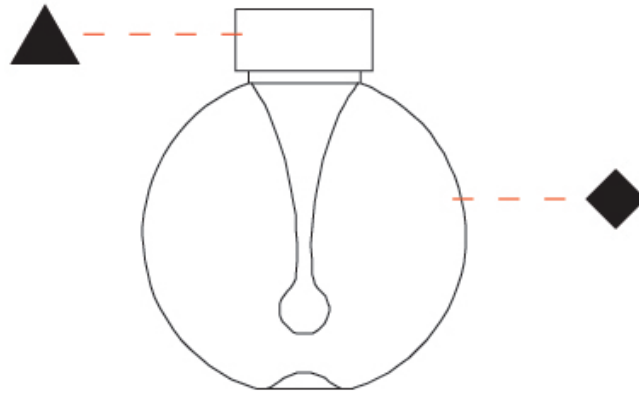

D142014-

PROJECT

TYPE

SPECIFIER

QUANTITY

DATE