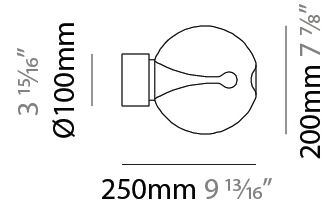

PROJECT
TYPE
SPECIFIER
QUANTITY
DATE

LA STILLA SURFACE

D143033-

base number   Color   Finish   Finish
Temperature   Options   Options

1. To build a product code in our configurator select the specify button on the base model # product page
2. To build a manual product code on this datasheet choose from the options listed below in blue font and add the suffix to the base model #

GENERAL

Series: La Stilla
Brand: Cangini & Tucci
Division: Design
Mounting Type: Surface
Mounting Location: Ceiling
Subcategory: Flush Mount

PHYSICAL

Shape: Sphere
Diameter (mm): 200
Diameter (in): 7 7/8
Height (mm): 250
Height (in): 9 13/16
Light Distribution: Omnidirectional
Diffuser: Glass - Opal
Fixture Finish: [AMB / GRN / PNK / RUB / SKB / SMK / TOB / TRA](#)
Holder Finish: CHR / MWH / MBK / BCR
Fixture Material: Glass / Metal
Upon Request: Finishes - Pearl Gold

ELECTRICAL

Lamp Type: LED
Input Wattage (W): 8.4
Dimming: Non-Dimming / Phase Dimming (120vac Only)
Driver Included: Yes
Driver Location: Integrated
Driver Type: Constant Current - 120Vac
Driver Class: Class 2
Input Voltage (V): 120
Constant Current (MA): 350mA

LED

Color Temperature (°K): [2700 / 3000](#)
Nominal Lumen (lm): 1615
CRI: >95 CRI
Lamp Life (hrs): 50000

OPTICAL

RATINGS AND CERTIFICATIONS

Certified By: Certified for North American Standards
IP rating: IP20