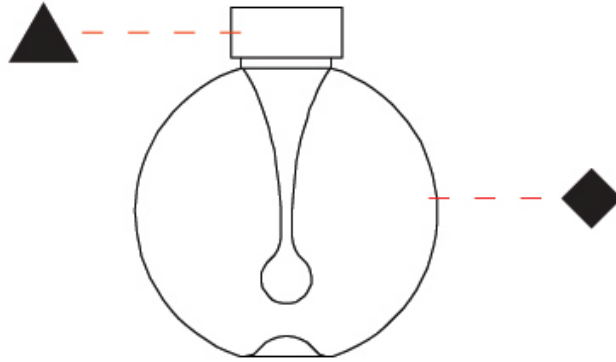

D142015-

PROJECT

TYPE

SPECIFIER

QUANTITY

DATE

D