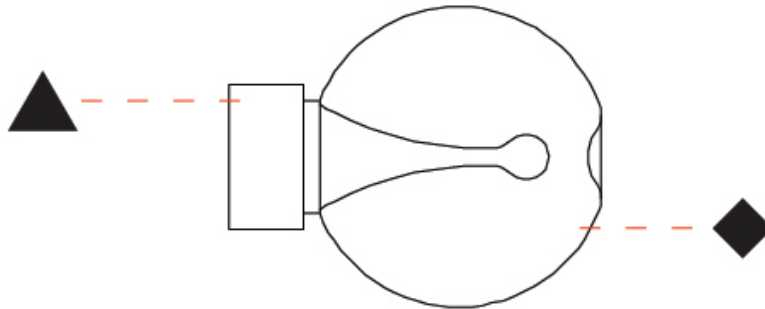

D143033-

PROJECT

TYPE

SPECIFIER

QUANTITY

DATE

D